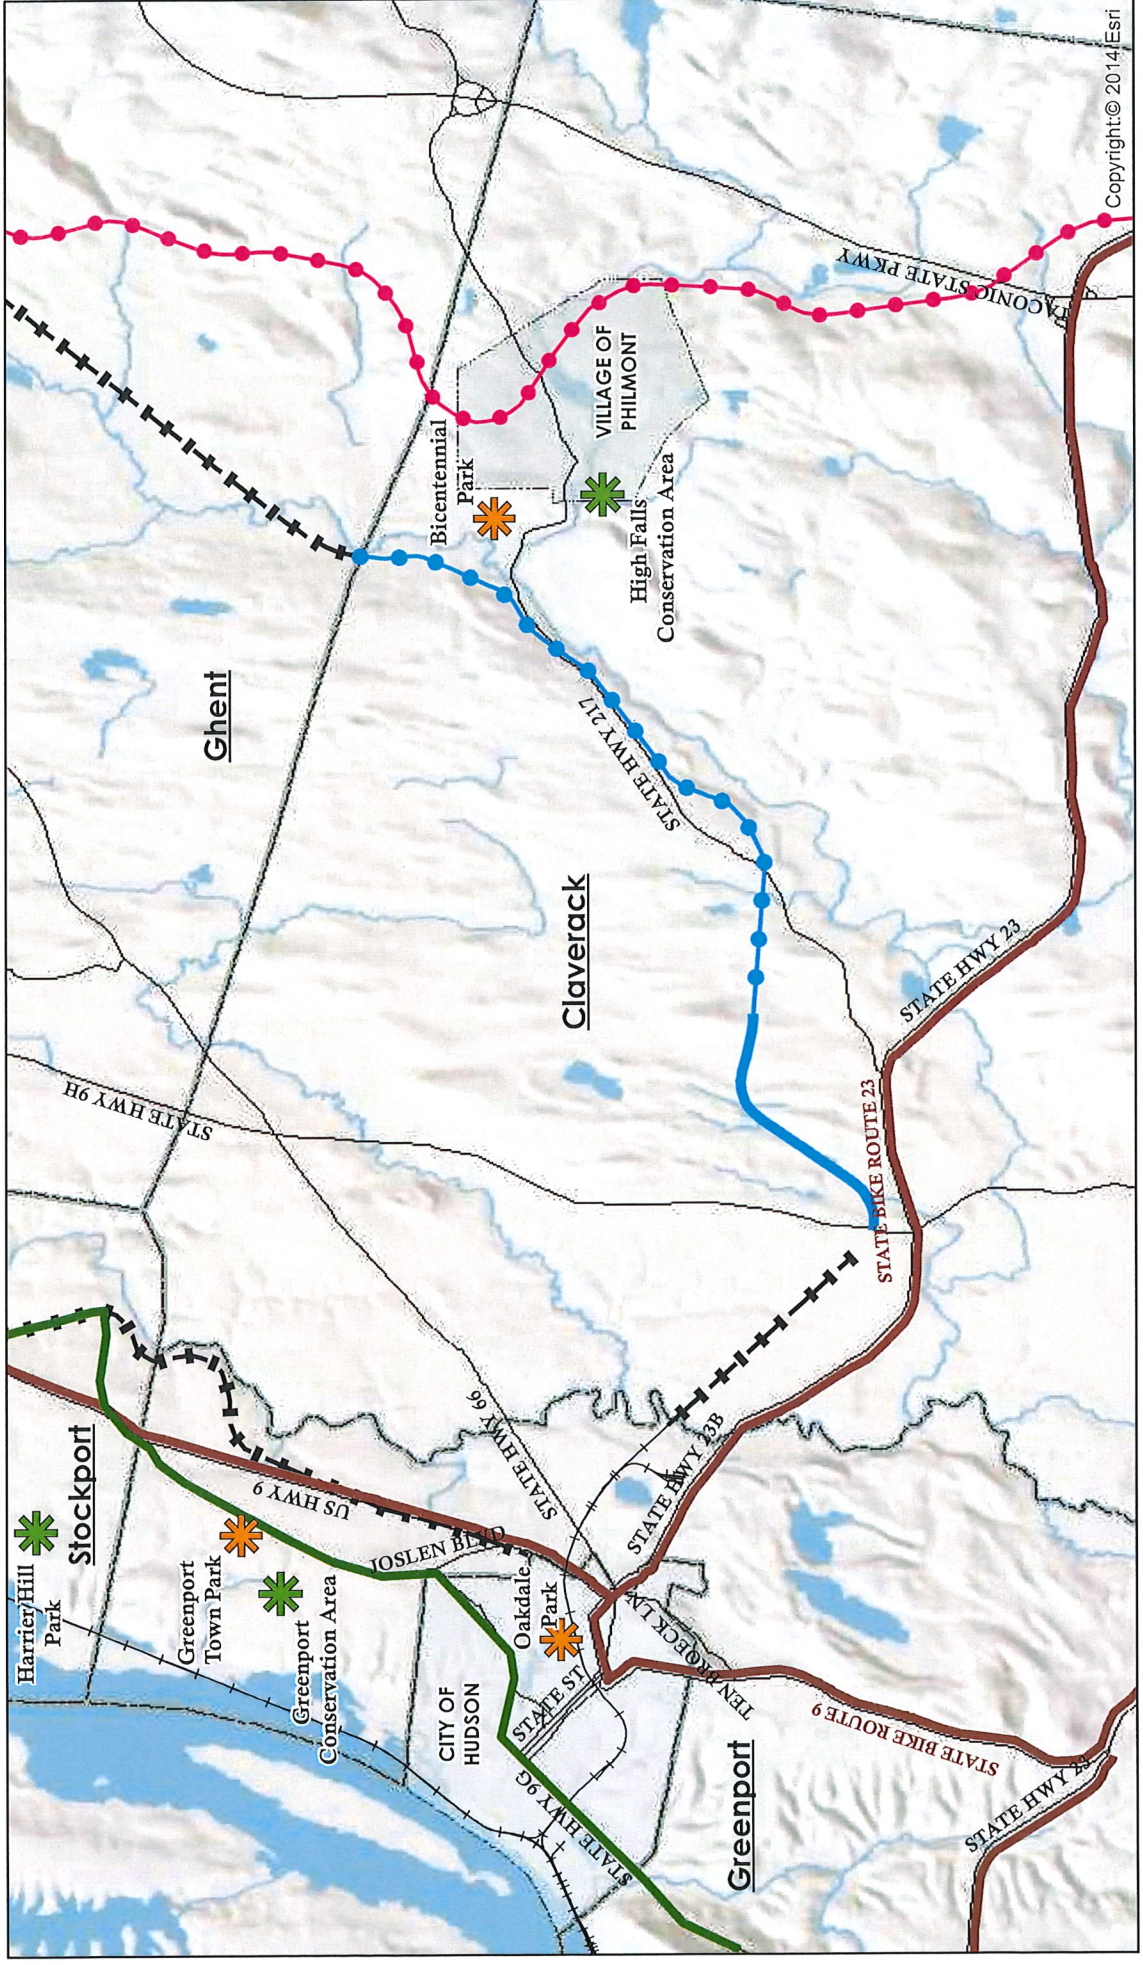

# Boston & Albany Rail Trail Study Area Columbia County, New York

**Legend:**

- Boston Albany Rail Trail
- Harlem Valley Rail Trail
- Empire State Trail
- - - Active Railroad
- - - Abandoned Rails
- Open
- Planning Phase
- ✱ Public Lands
- ✱ Private Not-for-Profit
- ✱ Municipal Parks

**Scale:** 1 in = 1 mile  
0, 0.5, 1 Miles

**Map created by:** COLUMBIA LAND CONSERVANCY  
49 MAIN ST. CHATEAUX, NY 12017

**Copyright:** © 2014 Esri