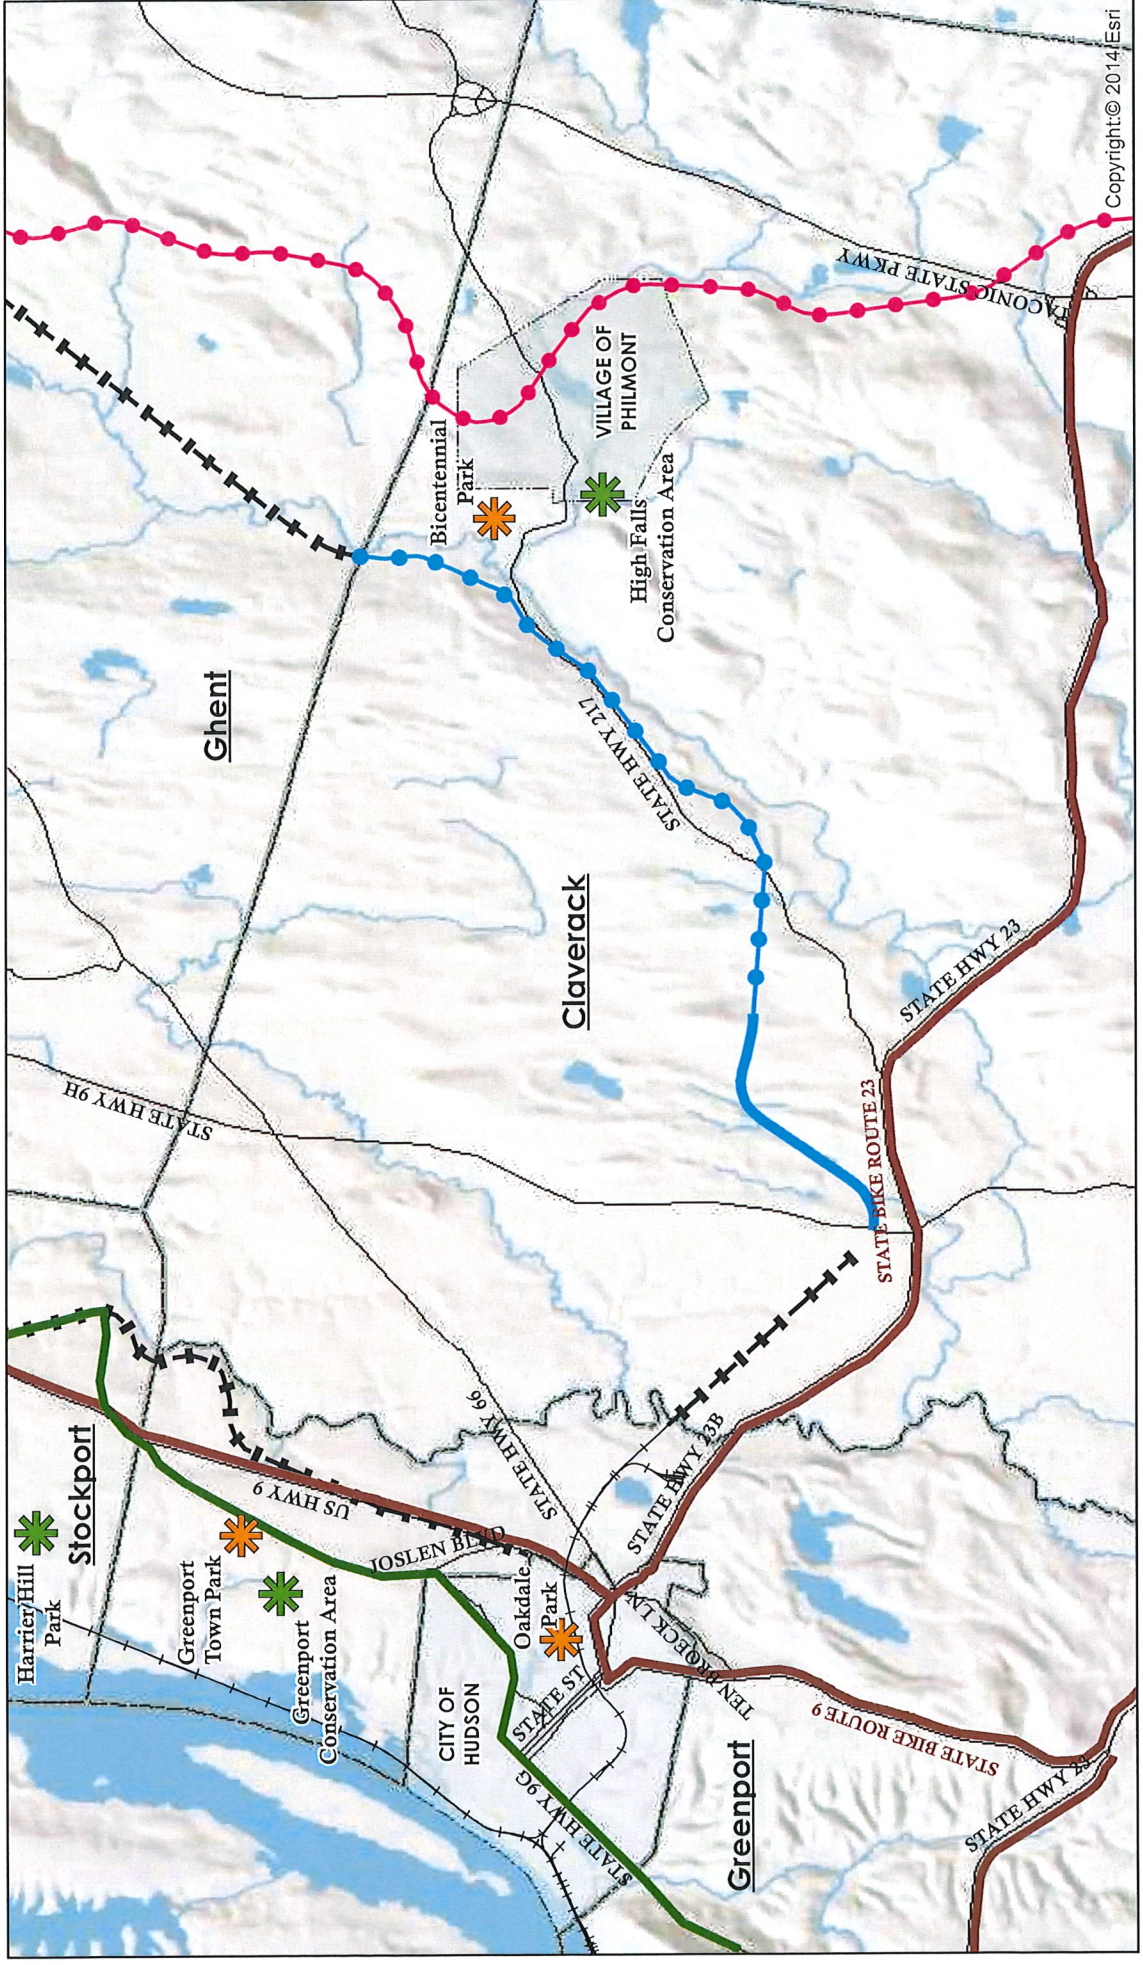

Boston & Albany Rail Trail Study Area

Columbia County, New York

Copyright © 2014 Esri

1 0.5 0 1 Miles
1 in = 1 mile

Map created by: **COLUMBIA LAND CONSERVANCY**
49 MAIN ST. CHATEAUX, NY 12017

Boston Albany Rail Trail **Harlem Valley Rail Trail** **Empire State Trail** **Active Railroad** **Public Lands** **Private Not-for-Profit** **Municipal Parks**

Open **Planning Phase** **State Bike Routes** **Abandoned Rails**